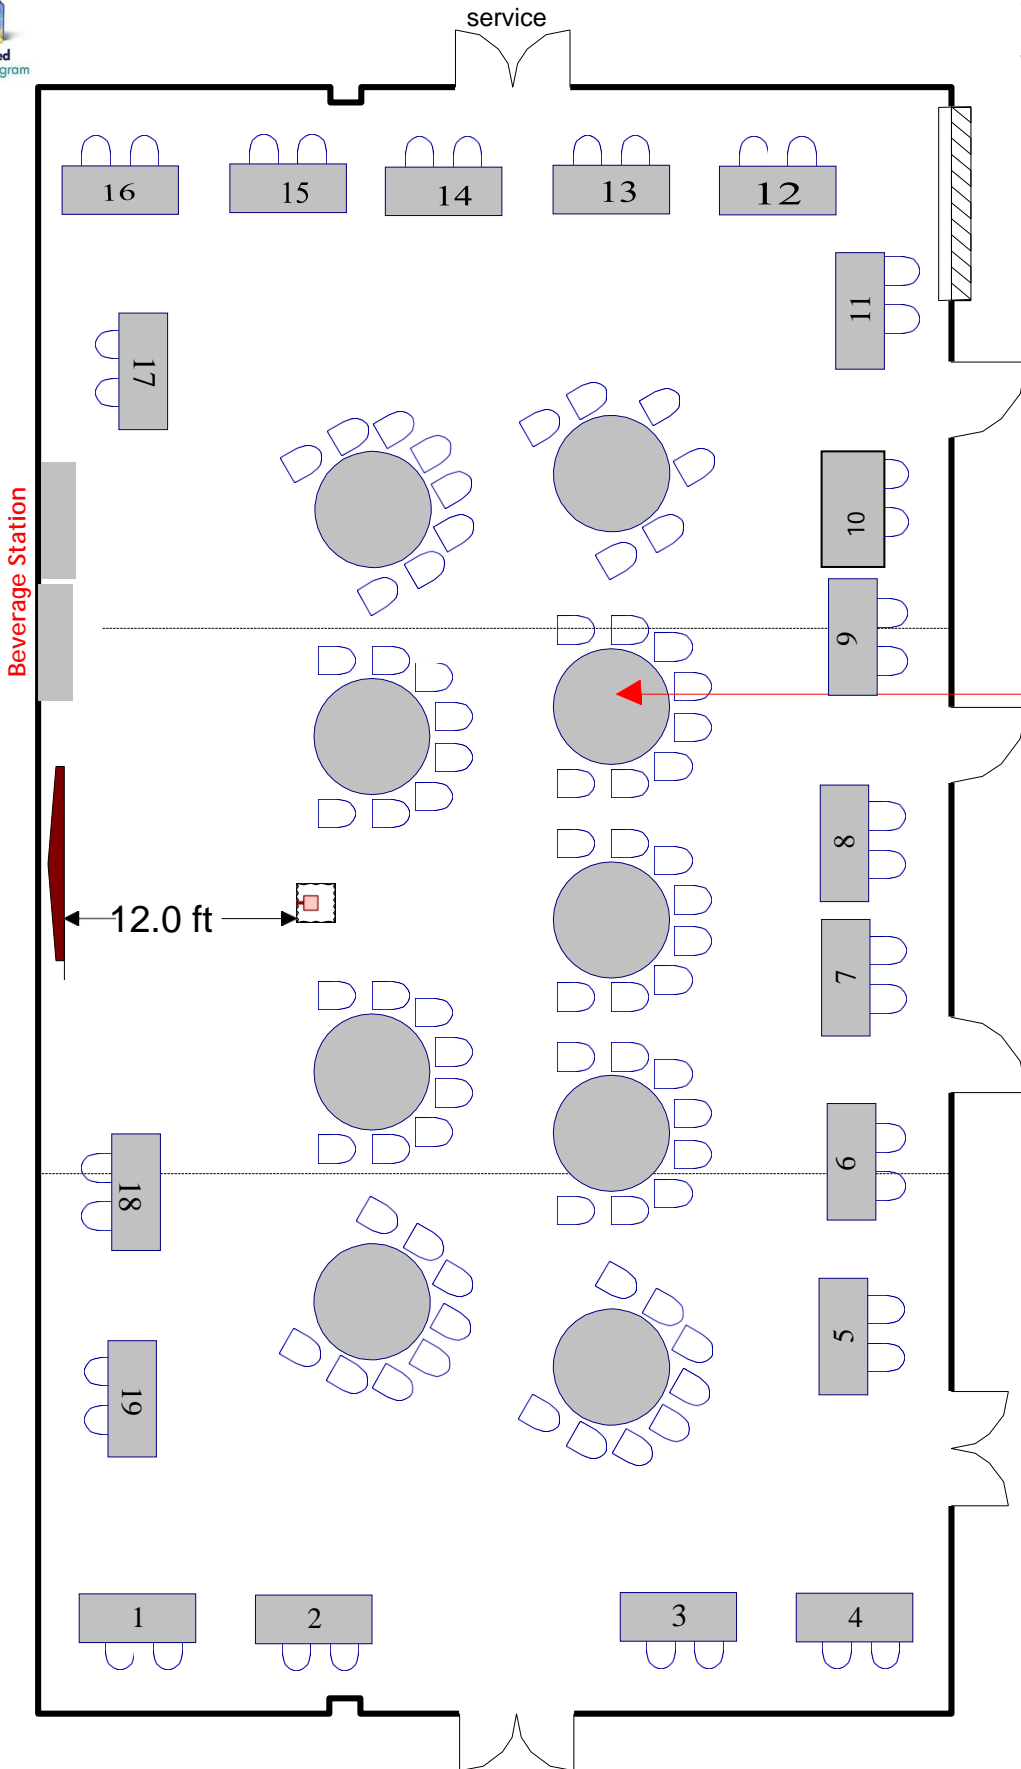

WMSPA May 9-10
Setup: Wed May 9 @ 3:30 to 5:30 pm before reception
Tear down Thu at 4:30.

Booth Assignment

- 1 System Implementation
- 2 Cambium
- 3 ECI-eAutomate
- 4 Teldio
- 5 EWA
- 6 Primus
- 7 Ormandy
- 8 Motorola
- 9 Westell
- 10 Opt In Wireless
- 11 Washington Radio Reports
- 12 Talley
- 13 Tigerpaw
- 14 EMR
- 15 Unication
- 16 CobhamViavi
- 17 Cobham Wireless
- 18 <Space Available>
- 19 TRBO Net